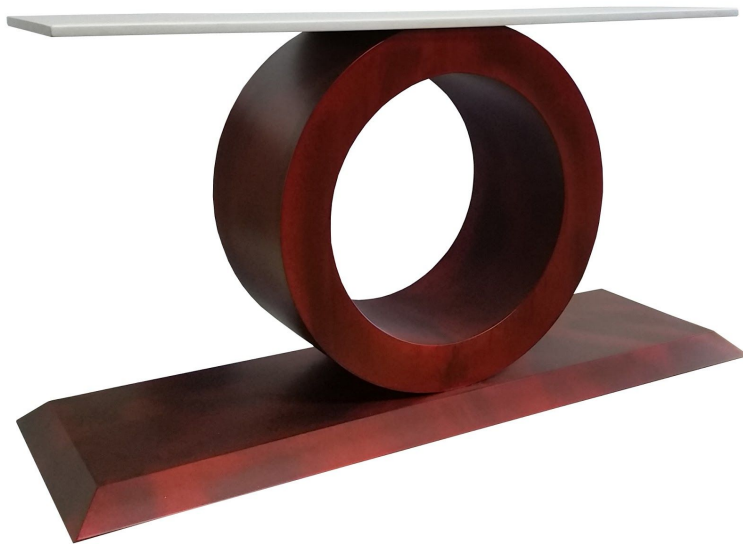

PERRY LUXE

Hole In One Console

Shown: 40" x 21" x 36"h
in Jacobson White and Garnet Red
Available in Custom Sizes and Finishes

PERRYLUXE.COM

610 S. Park Avenue
Tucson, AZ 85719 USA

Call: 520.884.5152

Fax: 520.884.9060